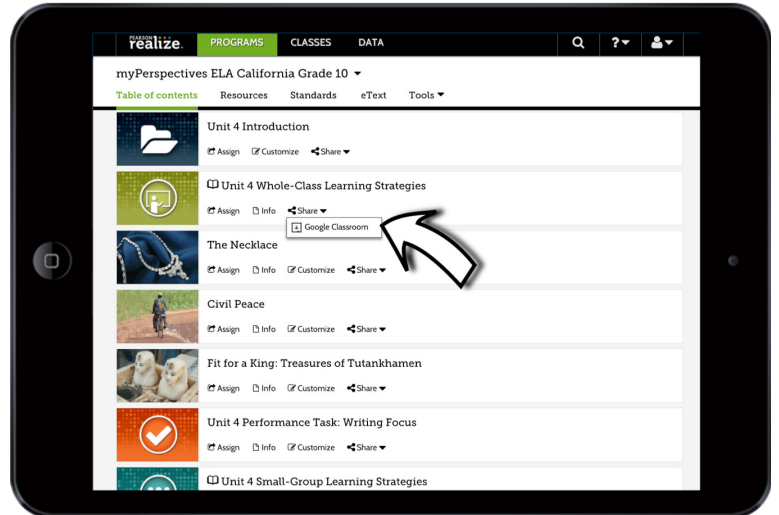

SAVVAS

Deep Integration
Beyond Just Links-
Google Classroom
Share Available!

Better Together

SAVVAS
realize™ + **Google** + *my* **Perspectives**™
ENGLISH LANGUAGE ARTS

Maximize your teaching time with Pearson programs and Google Classroom!

You can use Realize content together with your Google Classroom instructional plans to better reach all your students. With one click, you can add content from Google Drive or share Realize content through Google Classroom.

GOOGLE CLASSROOM

Share supported content from your Realize programs with your classes. Just click "Share with Google Classroom" and Realize will do the rest for you.

GOOGLE DRIVE

Add links from your Google Drive directly into your Realize lessons and quickly assign those links to your students.