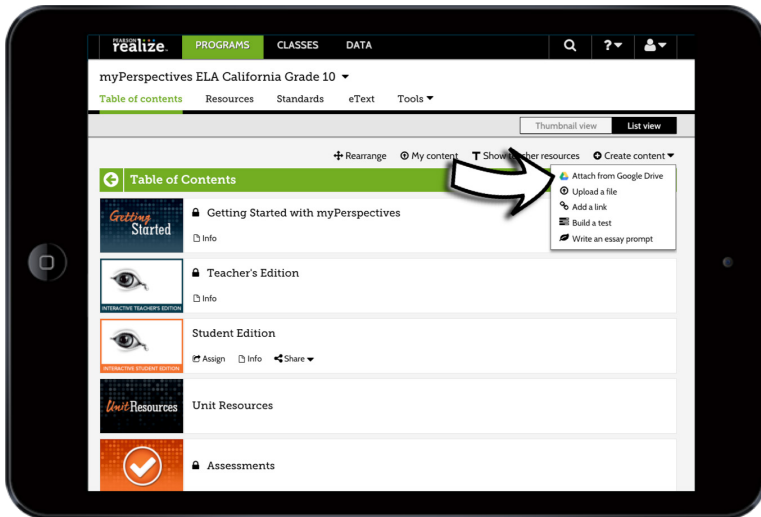

GOOGLE CLASSROOM

Share supported content from your Realize programs with your classes. Just click "Share with Google Classroom" and Realize will do the rest for you.

GOOGLE DRIVE

Add links from your Google Drive directly into your Realize lessons and quickly assign those links to your students.

For more information, please contact your Savvas representative. Savvas.com/find-my-rep

PearsonSchool.com/CAmyPerspectives
800-848-9500

Copyright Pearson Education, Inc., or its affiliates. All rights reserved.

Join the Conversation:
[Twitter.com/PearsonPreK12](https://twitter.com/PearsonPreK12)
[Facebook.com/PearsonPreK12](https://facebook.com/PearsonPreK12)

Get Fresh Ideas for Teaching: Blog.PearsonSchool.com