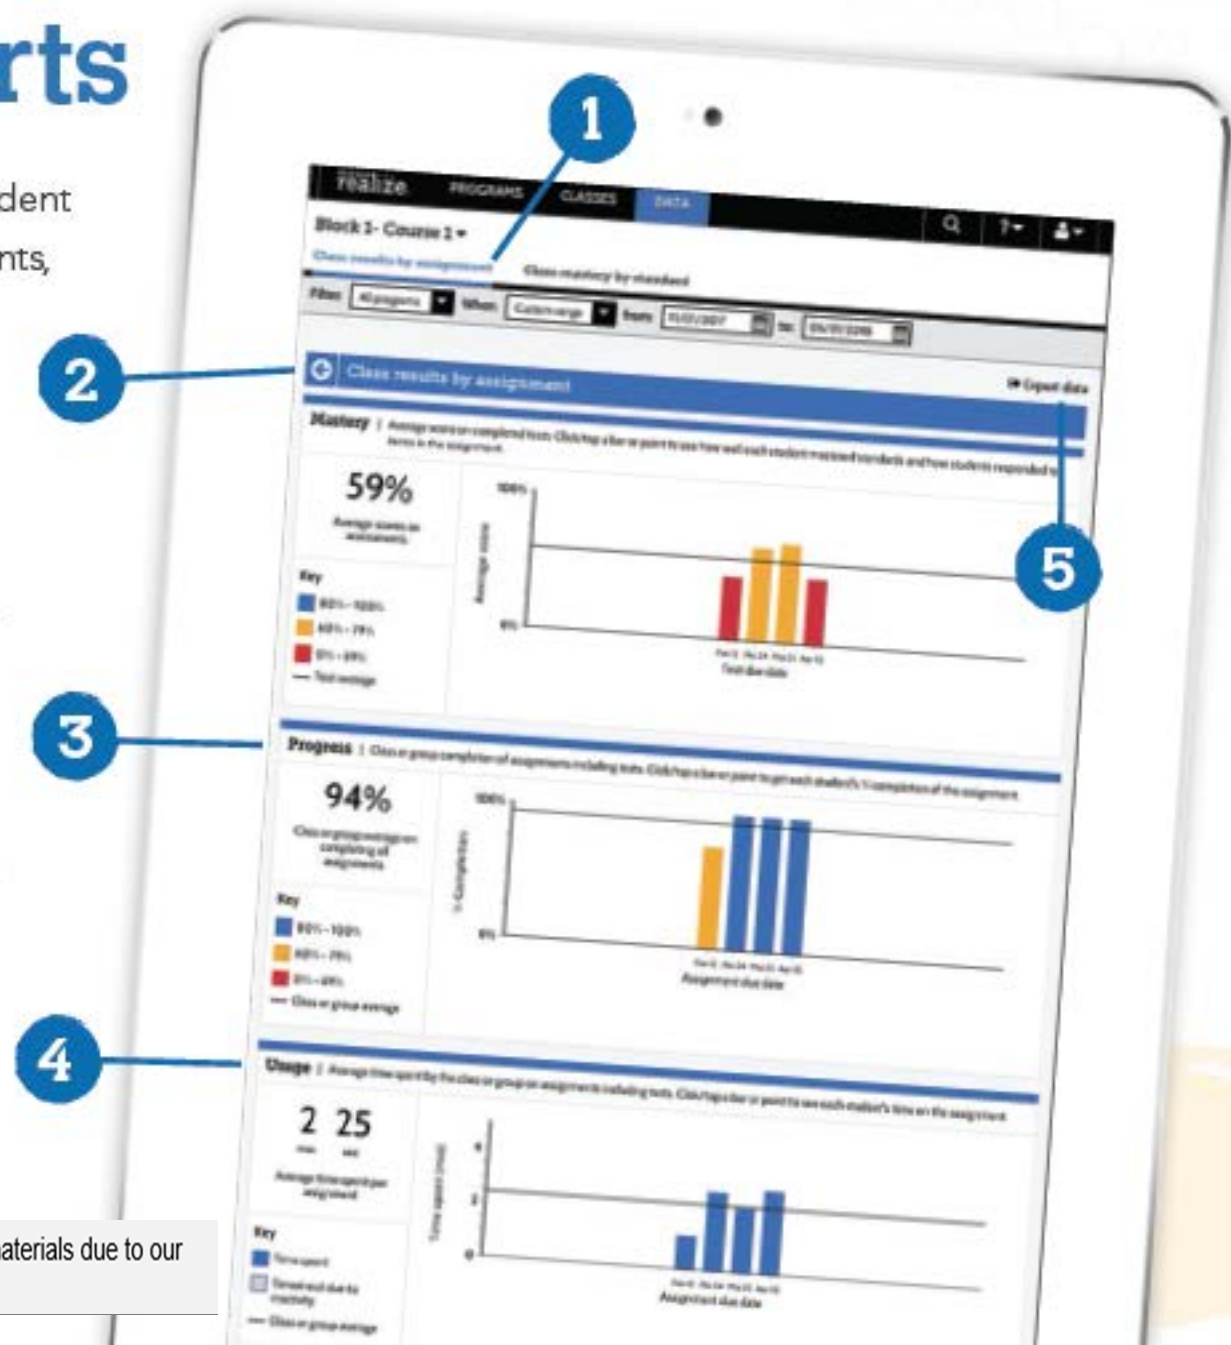

Teacher Reports

The **Data** tab provides access to class and student data showing standards mastery on assessments, overall progress, and the amount of time students have spent on their assignment.

1. **Class results by assignment mastery** allows you to view the class and student mastery of content and how it aligned to the standards.
2. **Class results by assignment** allows you to see the mastery of assignments or standards by student, or an item analysis of student scores by question responses.
3. **Progress Data Chart** will show the class average and which students have completed their assignments and who has fallen behind.
4. **Usage Chart** displays the average time it took to complete the assignments.
5. **Export data** showing progress, scores, and assessments as a CSV file to import into a gradebook, or to a spreadsheet program for data analysis.

Please Note: your program screens may look different from the images in these training materials due to our rebrand to Savvas Learning Company.